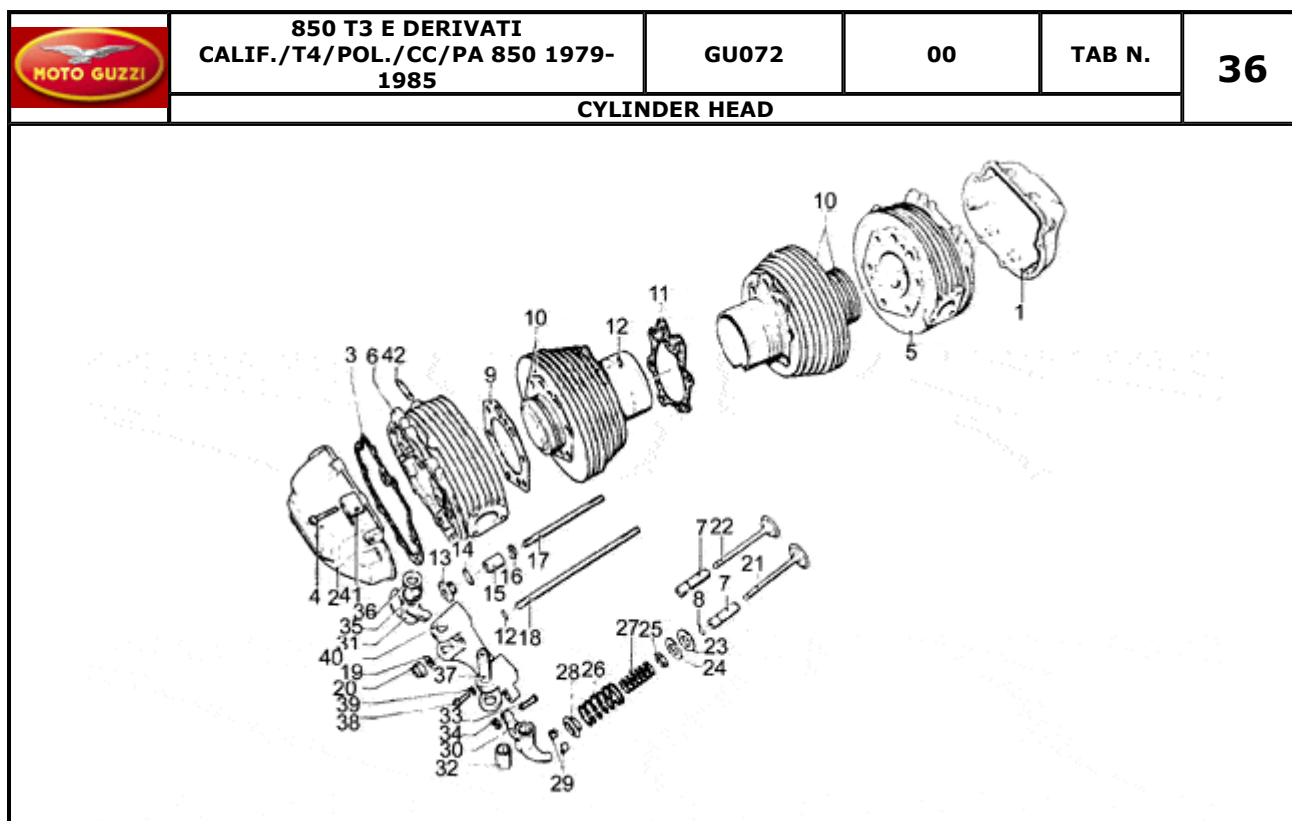

Pos.	Description	Year	I_M	Country	Version	Code	Q.ty	P.Cod.
1	RH cover	-	-	-	-	GU14023650	1	
2	LH cover	-	-	-	-	GU14023550	1	
3	Valve cover gasket	-	-	-	-	GU12023700	1	
4	Hex socket screw M6X25	-	-	-	-	GU98622325	16	
5	RH cylinder head	-	-	-	-	GU14022101	1	
6	LH cylinder head	-	-	-	-	GU14022201	1	
7	Exhaust valve guide	-	-	-	-	GU13036801	4	
8	Snap ring	-	-	-	-	GU90353016	4	
9	Gasket	-	-	-	-	GU14022050	2	
10	Cylinder, complete	-	-	-	-	GU17060152	2	
	Cylinder, complete	-	-	-	DCS	GU17060156	1	
11	Cylinder base gasket	-	-	-	-	GU14020850	2	
12	O-ring 9x2	-	-	-	-	GU90706094	12	
13	Oil plug	-	-	-	-	GU12022600	2	
14	O-ring 20,24X2,62	-	-	-	-	GU90706203	2	
15	Column nut	-	-	-	-	GU13021900	2	
16	Washer 10,5X18X0,8	-	-	-	-	GU95129180	2	
17	Stud bolt	-	-	-	-	GU12021800	4	
18	Stud bolt	-	-	-	-	GU12021700	8	
19	Washer 10,5X21X1	-	-	-	-	GU14018400	10	
20	Nut M10X1,5	-	-	-	-	GU92603010	10	
21	Intake valve	-	-	-	-	GU29036050	2	
22	Exhaust valve	-	-	-	-	GU29036150	2	
23	Washer 14,2x31x1	-	-	-	-	GU13037200	4	
24	Washer 14,2x31x0,3	-	-	-	-	GU14037300	10	
25	Lower cup	-	-	-	-	GU13037000	4	
26	Outer spring	-	-	-	-	GU13037400	4	
27	Inner spring	-	-	-	-	GU13037600	4	
28	Upper cup	-	-	-	-	GU14038000	4	
29	Valve half-cone	-	-	-	-	GU12038100	8	
30	RH rocker arm assy	-	-	-	-	GU14030201	2	
31	LH rocker arm assy	-	-	-	-	GU14030401	2