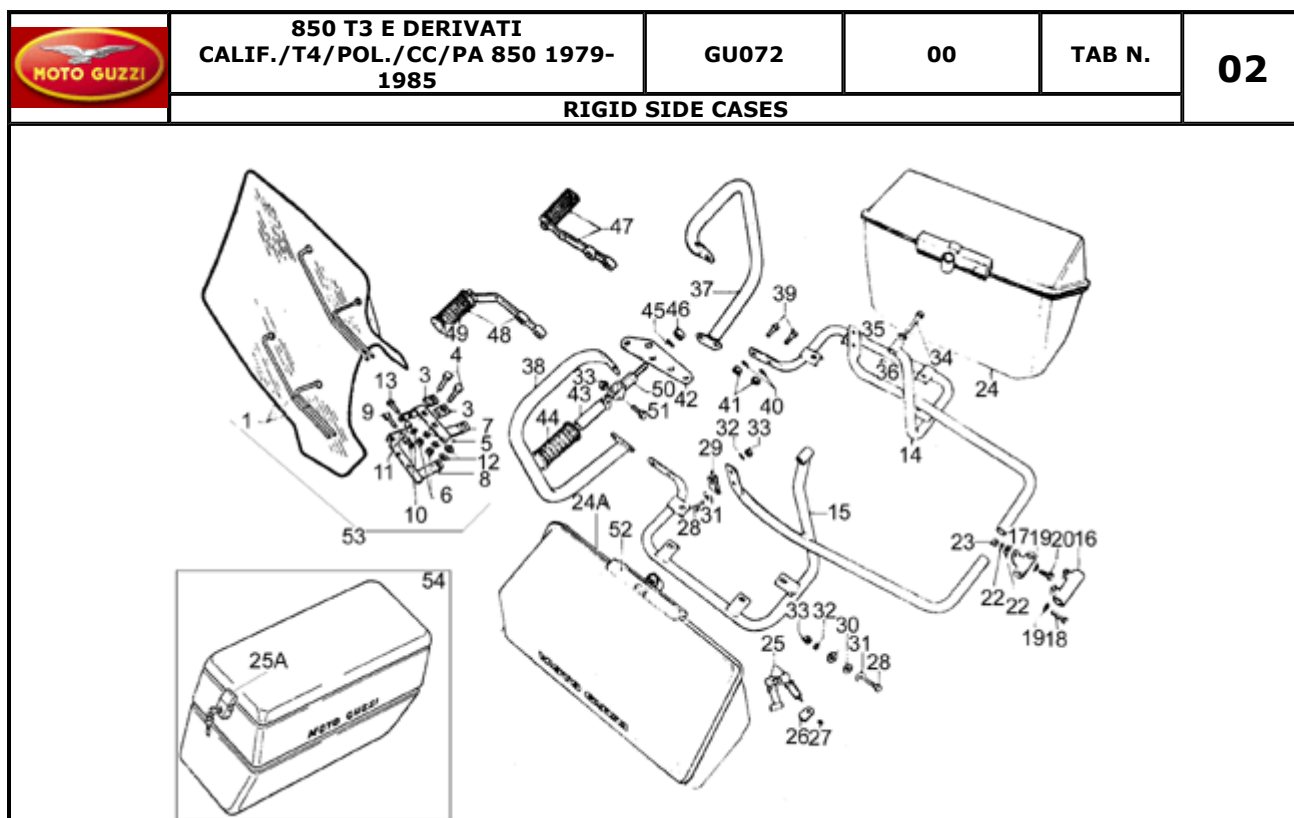

Pos.	Description	Year	I_M_	Country	Version	Code	Q.ty	P.Cod.
1	Windscreen	-	-	-	-	GU18577251	1	
3	Clamp	-	-	-	-	GU18578451	4	
4	Screw	-	-	-	-	GU98074425	4	
5	Spring washer	-	-	-	-	GU95021108	4	
6	Nut	-	-	-	-	GU92601208	4	
7	RH clamp	-	-	-	-	GU18506851	1	
8	LH clamp	-	-	-	-	GU18506951	1	
9	Screw	-	-	-	-	GU98052450	2	
10	Washer	-	-	-	-	GU95000208	4	
11	Spacer	-	-	-	-	GU91180911	4	
12	Washer	-	-	-	-	GU95100317	2	
13	Screw	-	-	-	-	GU98052440	2	
14	RH bag support	-	-	-	-	GU18485040	1	
15	LH support	-	-	-	-	GU18486540	1	
16	Hose	-	-	-	-	GU18487740	1	
17	Plate	-	-	-	-	GU18488740	1	
18	Screw	-	-	-	CC-PL	GU98064325	2	
	Screw	-	-	-	-	GU98054325	2	
19	Washer	-	-	-	-	GU95000206	3	
	Washer	-	-	-	CC-PL	GU95006206	3	
20	Hex screw M6X16	-	-	-	-	GU98054316	1	
	Screw	-	-	-	CC	GU98064316	1	
21	Rubber spacer	-	-	-	-	GU93110060	1	
22	Notched washer	-	-	-	-	GU95021106	1	
23	Nut	-	-	-	-	GU92602206	1	
24	RH saddlebag	-	-	-	-	gr GU174825451	1	
	LH saddlebag	-	-	-	PL	GU17485745	1	
	LH saddlebag	-	-	-	-	gr GU174857451	1	
	RH saddlebag	-	-	-	-	GU18482557	2	
	RH saddlebag	-	-	-	PL	GU17482545	1	
25	Saddlebags lock hardw.kit	-	-	-	-	GU18484060	2	
	Saddlebags lock hardw.kit	-	-	-	CC-PL	GU19484090	2