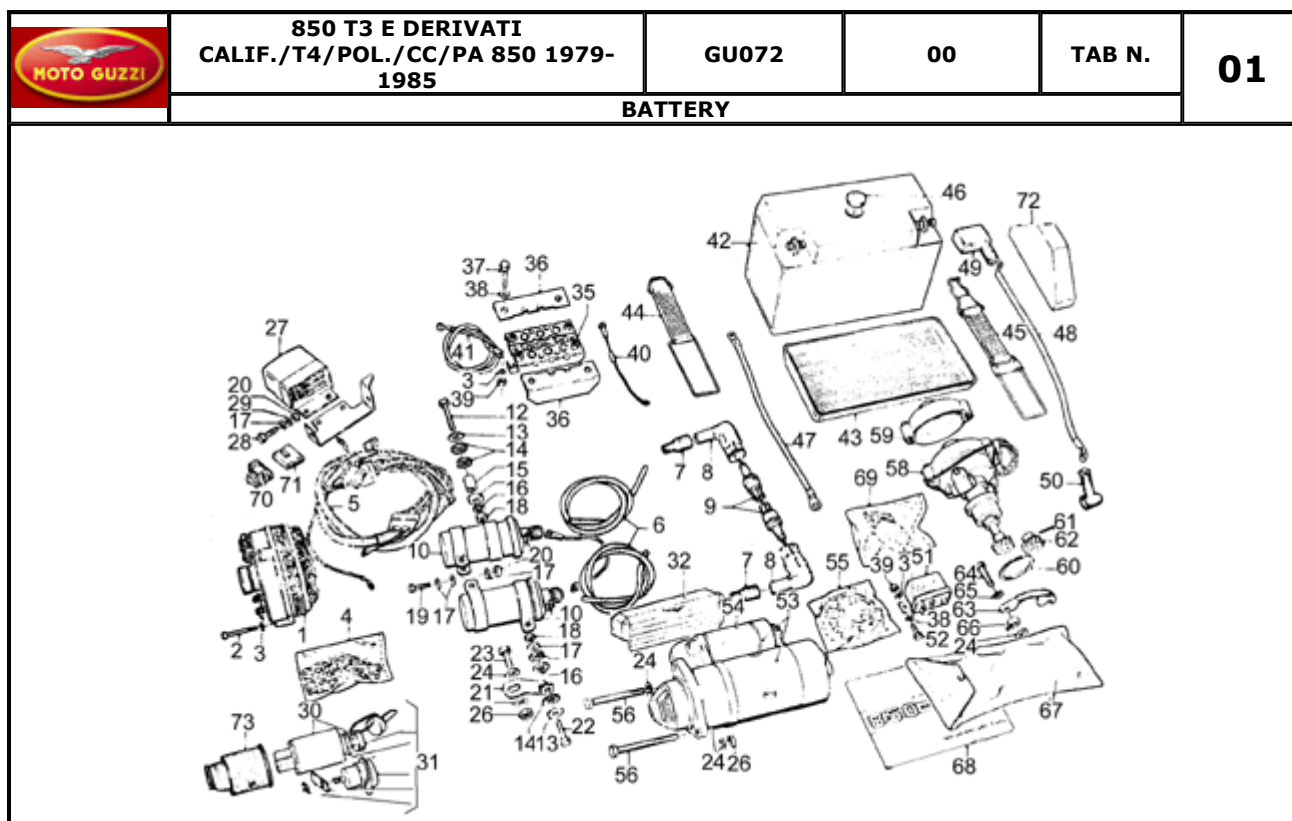

Pos.	Description	Year	I_M	Country	Version	Code	Q.ty	P.Cod.
1	Bosch alternator	-	-	-	-	GU17712400	1	
2	Hex socket screw M5X45	-	-	-	-	GU98620245	3	
3	Notched washer	-	-	-	-	GU95021105	9	
4	Repairing kit	-	-	-	-	GU17712454	1	
5	Alternator wiring	-	-	-	-	GU17747450	1	
6	HT cable	-	-	-	-	GU17718350	2	
7	Cap	-	-	-	-	GU14717600	2	
8	Sparkplug cap	-	-	-	-	GU14717400	2	
9	Spark plug NGK BP6ES	-	-	-	-	GU30717010	2	
10	Coil	-	-	-	02899N	GU14716503	2	
12	Screw	-	-	-	-	GU98052345	1	
13	Washer 6,4x12x1,2	-	-	-	-	GU95100141	2	
14	Rubber spacer	-	-	-	-	GU93110060	4	
15	Spacer	-	-	-	-	GU91180718	1	
16	Washer	-	-	-	-	GU95100154	2	
17	Washer	-	-	-	-	GU95000206	8	
18	Nut M6x1	-	-	-	-	GU92630106	2	
19	Hex screw M6X20	-	-	-	-	GU98054320	1	
20	Nut	-	-	-	-	GU92602206	6	
21	Plate	-	-	-	-	GU17716850	1	
22	Screw	-	-	-	-	GU98052325	1	
23	Hex screw M8X16	-	-	-	-	GU98054416	1	
24	Washer	-	-	-	-	GU95004208	5	
25	Spring washer	-	-	-	-	GU95021108	1	
26	Nut M8X1,25	-	-	-	-	GU92602208	2	
27	Voltage regulator BOSCH	-	-	-	-	GU29703800	1	
28	Screw	-	-	-	-	GU98054312	2	
29	Notched washer	-	-	-	-	GU95021106	4	
30	Main switch	-	-	-	-	GU31735360	1	
31	Locks	-	-	-	-	GU14736856	1	
32	Protection	-	-	-	-	GU19733350	1	
35	Bosch rectifier	-	-	-	-	GU17704300	1