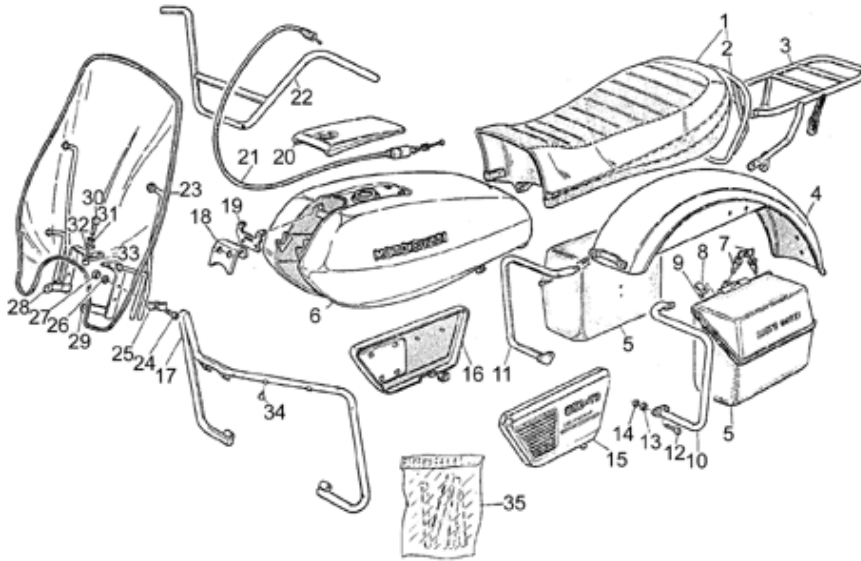

850 T3 E DERIVATI CALIF./T4/POL./CC/PA 850 1979- 1985	GU072	00	TAB N.	06
	BODY 850T3 CALIFORNIA				

Pos.	Description	Year	I_M	Country	Version	Code	Q.ty	P.Cod.
1	Saddle	-	-	-	-	GU17460570	1	
2	Pillion grab bar	-	-	-	-	GU17464370	1	
3	Luggage rack	-	-	-	-	GU17466570	1	
4	Rear mudguard	-	-	-	-	GU17437050	1	
5	RH saddlebag	-	-	-	-	GU18482557	2	
6	Fuel tank	-	-	-	gr	GU171002651	1	
7	Saddlebags lock hardw.kit	-	-	-	-	GU18484060	1	
8	Lock	-	-	-	-	GU18488860	2	
9	Clip	-	-	-	-	GU18488960	2	
10	LH rear bumper	-	-	-	-	GU18458850	1	
11	RH rear bumper	-	-	-	-	GU18458250	1	
12	Screw M8X25	-	-	-	-	GU98054425	4	
13	Spring washer	-	-	-	-	GU95021108	4	
14	Nut M8X1,25	-	-	-	-	GU92602208	4	
15	LH side panel	-	-	-	n	GU17476370	1	
16	RH side panel	-	-	-	n	GU17476250	1	
17	Front bumper	-	-	-	-	GU28450245	1	
18	Plate	-	-	-	n.l	GU141012551	1	
19	Clamp	-	-	-	n.l	GU141022551	1	
20	Cover	-	-	-	n.l	GU14104055004	1	
21	Clutch cable	-	-	-	-	GU18093040	1	
22	Handlebar	-	-	-	-	GU17600270	1	
23	Windscreen	-	-	-	-	GU18577251	1	
24	Screw	-	-	-	-	GU98074425	4	
25	Clamp	-	-	-	-	GU18578451	4	
26	Spring washer	-	-	-	-	GU95021108	4	
27	Nut	-	-	-	-	GU92601208	4	
28	RH clamp	-	-	-	-	GU18506851	1	
29	LH clamp	-	-	-	-	GU18506951	1	
30	Screw	-	-	-	-	GU98610440	2	
31	Washer	-	-	-	-	GU95001208	4	
32	Washer	-	-	-	-	GU95100317	2	
33	Spacer	-	-	-	-	GU91180911	2	
34	Plug	-	-	-	-	GU93180535	4	
35	Decal set	-	-	-	-	GU17923371	1