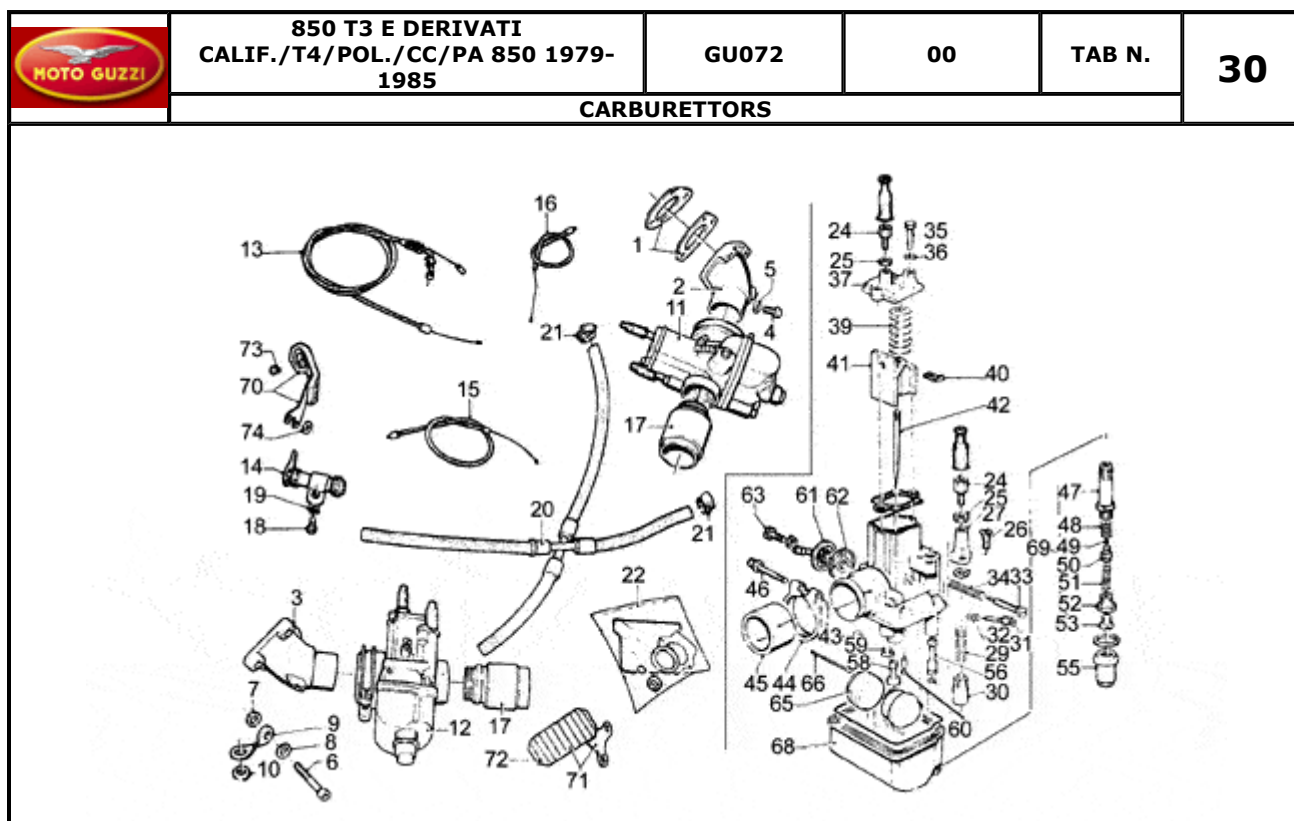

Pos.	Description	Year	I_M_	Country	Version	Code	Q.ty	P.Cod.
1	Gasket	-	-	-	-	GU14115500	4	
2	RH intake manifold	-	-	-	-	GU14115002	1	
3	LH intake manifold	-	-	-	-	GU14115003	1	
4	Screw	-	-	-	-	GU98326009	2	
5	Washer 6,25x10x1,5	-	-	-	-	GU95100116	2	
6	Screw M8X35	-	-	-	-	GU98620435	6	
7	Washer	-	-	-	-	GU90716083	6	
8	Washer	-	-	-	-	GU95004208	6	
9	Plate	-	-	-	-	GU14115401	2	
10	Rubber spacer 8x15	-	-	-	-	GU91551081	2	
11	Carburettor RH	-	-	-	-	GU17112650	1	
12	Carburettor LH	-	-	-	-	GU18112651	1	
13	Throttle cable	-	-	-	-	GU18117560	2	
14	Starter lever	-	-	-	-	GU17133151	1	
15	RH choke cable	-	-	-	-	GU17133560	1	
16	Choke cable	-	-	-	-	GU17134050	1	
17	Air intake pipe	-	-	-	-	GU17114450	2	
18	Screw	-	-	-	-	GU98054210	1	
19	Notched washer	-	-	-	-	GU95021105	1	
20	Fuel pipe	-	-	-	-	GU17106550	1	
21	Hose clamp	-	-	-	-	GU61108400	4	
22	Carburettor gasket kit	-	-	-	-	GU17939950	1	
24	Wire tensioner screw	-	-	-	-	GU12937200	2	
25	Nut	-	-	-	-	GU12937300	2	
26	Screw	-	-	-	-	GU13937900	1	
27	Starter device cover	-	-	-	-	GU17937450	1	
29	Spring	-	-	-	-	GU13937600	1	
30	Starter valve	-	-	-	-	GU13937800	1	
31	Adj.min.eng.speed screw	-	-	-	-	GU13936200	1	
32	Spring	-	-	-	-	GU13936300	1	
33	Gas valve adjuster screw	-	-	-	-	GU13936600	1	
34	Spring	-	-	-	-	GU13936700	1