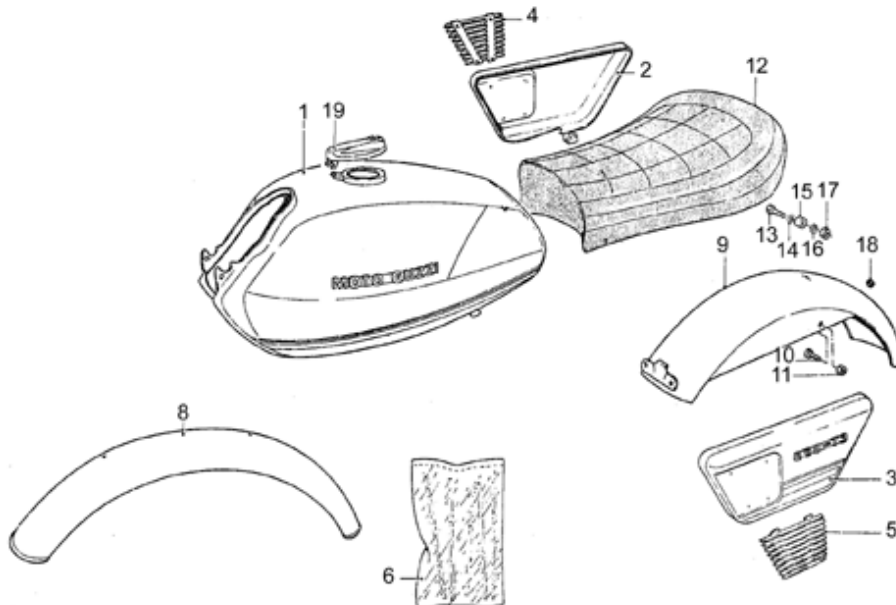

850 T3 E DERIVATI CALIF./T4/POL./CC/PA 850 1979- 1985	GU072	00	TAB N.	07
	BODY 850T3-POLICE-CARAB.				

Pos.	Description	Year	I_M_	Country	Version	Code	Q.ty	P.Cod.
1	Fuel tank	-	-	-	PL	-	GU17100245	1
	Fuel tank	-	-	-	-	gr	GU17100200	1
2	RH side panel	-	-	-	-	gr	GU17476250	1
3	RH side panel	-	-	-	PA	n	GU17476326	1
	RH side panel	-	-	-	PL	-	GU17476345	1
	RH side panel	-	-	-	-	b.r	GU17476350001	1
	RH side panel	-	-	-	CC	-	GU17476380	1
4	Net panel (r)	-	-	-	-	-	GU17925050	1
5	Net panel (l)	-	-	-	-	-	GU17925150	1
6	Decal set	-	-	-	CC	-	GU17923380	1
	Decal set	-	-	-	PL	-	GU17923345	1
8	Front mudguard	-	-	-	PL	-	GU17434445	1
	Front mudguard	-	-	-	-	gr	GU174344401	1
9	Rear mudguard	-	-	-	-	gr	GU174370401	1
10	Screw	-	-	-	-	-	GU98052465	2
11	Nut	-	-	-	-	-	GU92630108	2
12	Single-seater saddle	-	-	-	-	-	GU17999540	1
13	Screw M8X25	-	-	-	-	-	GU98054425	2
14	Washer	-	-	-	-	-	GU17252750	2
15	Spacer	-	-	-	-	-	GU41432100	2
16	Spring washer 8x15x0,3	-	-	-	-	-	GU61270300	2
17	Nut M8X1,25	-	-	-	-	-	GU92602208	2
18	Ring	-	-	-	-	-	GU91551120	1
19	Fuel filler cap	-	-	-	-	-	GU30103960	1