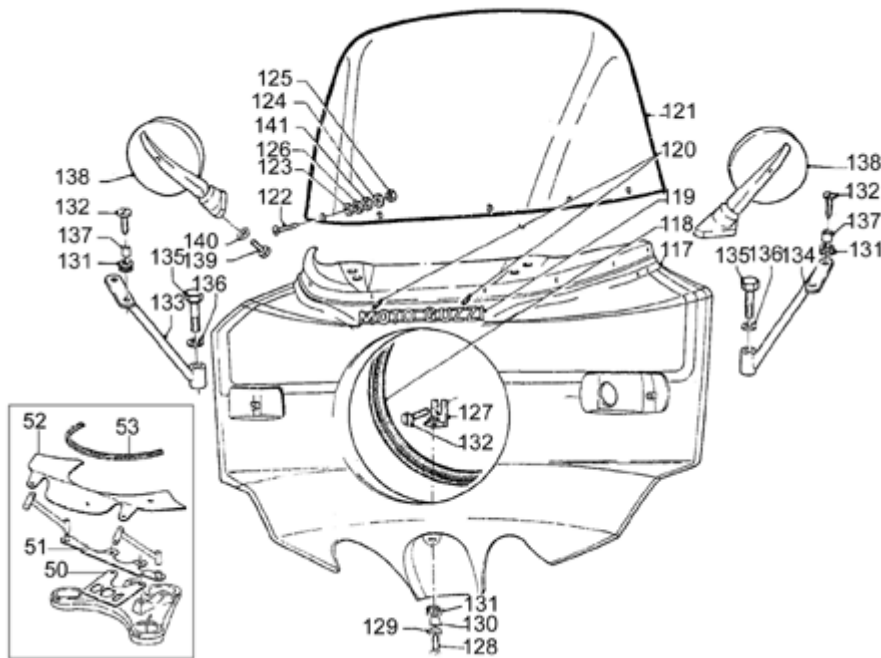

850 T3 E DERIVATI CALIF./T4/POL./CC/PA 850 1979- 1985	GU072	00	TAB N.	04
	FAIRING 850T4				

Pos.	Description	Year	I_M	Country	Version	Code	Q.ty	P.Cod.
50	Plate	-	-	-	T4	-	GU14749755	1
51	Clamp	-	-	-	-	-	GU17764042	1
52	Guard	-	-	-	-	-	GU17766242	1
53	Spacer	-	-	-	-	-	GU17763142	1
117	Front fairing	-	-	-	-	gr	GU17575442	1
118	Gasket	-	-	-	-	-	GU17578960	1
119	Name plate Moto Guzzi	-	-	-	-	-	GU39917300	1
120	Clip	-	-	-	-	-	GU14105100	2
121	Windscreen	-	-	-	-	-	GU17577261	1
122	Screw	-	-	-	-	-	GU98260418	8
123	Washer	-	-	-	-	-	GU14577850	8
124	Washer	-	-	-	-	-	GU95007204	8
125	Nut M4x0,7	-	-	-	-	-	GU92630104	8
126	O-ring	-	-	-	-	-	GU90706035	8
127	Fairing lower support	-	-	-	-	-	GU17578860	1
128	Screw	-	-	-	-	-	GU98054314	1
129	Washer	-	-	-	-	-	GU95000206	1
130	Spacer	-	-	-	-	-	GU91180608	1
131	Rubber spacer	-	-	-	-	-	GU91551085	11
132	Screw	-	-	-	-	-	GU98326016	9
133	RH front fairing support	-	-	-	-	-	GU17578660	1
134	LH front fairing support	-	-	-	-	-	GU17578661	1
135	Screw	-	-	-	-	-	GU98072440	2
136	Washer	-	-	-	-	-	GU95007208	2
137	Spacer	-	-	-	-	-	GU91180608	8
138	Rearview mirror	-	-	-	-	-	GU17769861	2
139	Screw	-	-	-	-	-	GU98290513	4
140	Washer	-	-	-	-	-	GU95007205	4
141	Spacer	-	-	-	-	-	GU90716057	8