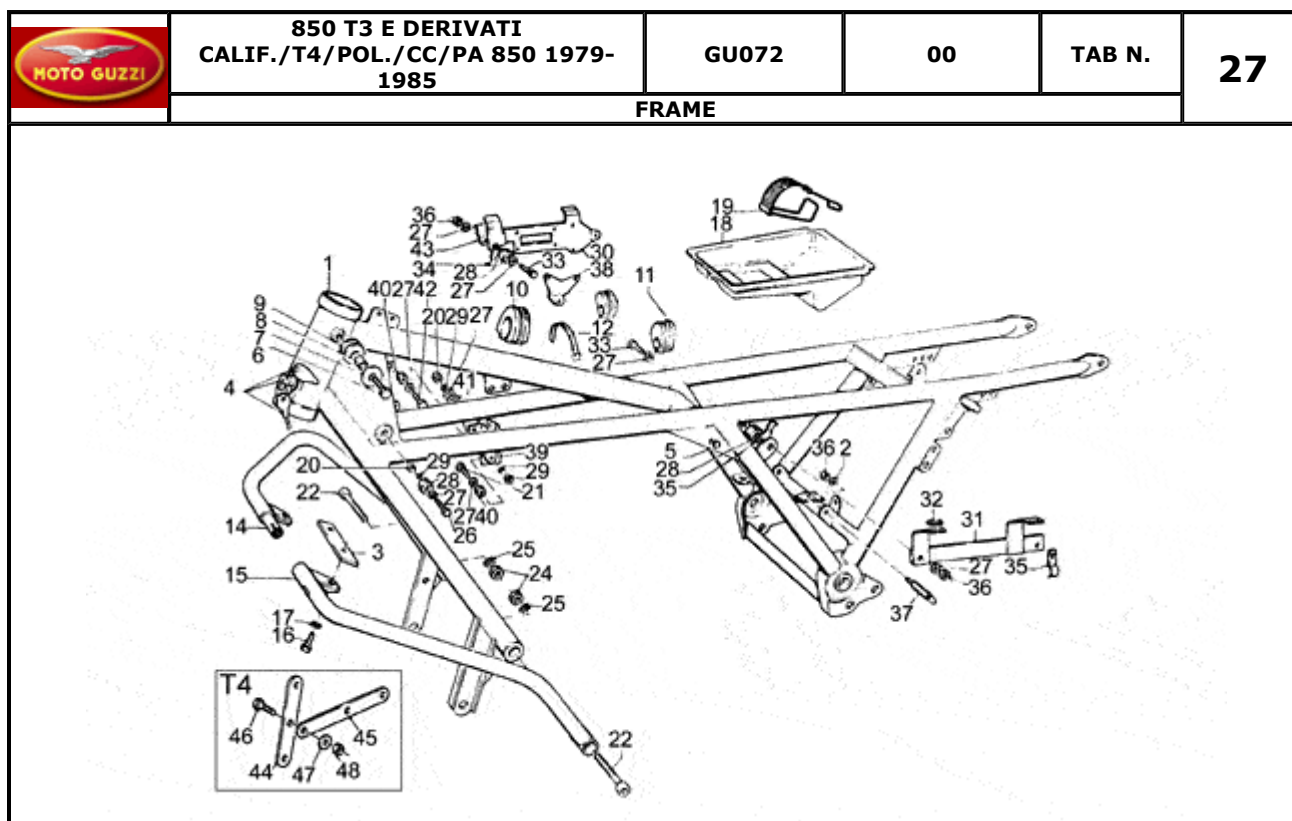

Pos.	Description	Year	I_M_	Country	Version	Code	Q.ty	P.Cod.
1	Frame	-	-	-	-	GU17400150	1	
2	Washer	-	-	-	-	GU95000206	6	
3	Plate	-	-	-	-	GU17451750	1	
4	Steering lock	-	-	-	-	GU28782550	1	
5	Plug	-	-	-	-	GU93180080	4	
6	Screw M8X25	-	-	-	-	GU98054425	2	
7	Washer	-	-	-	-	GU95100255	2	
8	Spacer	-	-	-	-	GU91180810	2	
9	Rubber spacer	-	-	-	-	GU14103400	2	
10	Drift	-	-	-	-	GU14107100	1	
11	Rubber spacer	-	-	-	-	GU14109000	2	
12	Hose clamp 3,6x20,6	-	-	-	-	GU14609650	3	
14	RH side bumper	-	-	-	-	GU17450300	1	
15	LH side bumper	-	-	-	-	GU17450400	1	
16	Hex screw M8X20	-	-	-	-	GU98054420	2	
17	Washer	-	-	-	-	GU95004208	2	
18	Tool kit box	-	-	-	-	GU17479650	1	
19	Clamp	-	-	-	-	GU17479750	1	
20	Nut	-	-	-	-	GU92602206	4	
21	Screw	-	-	-	-	GU98052325	1	
22	Screw	-	-	-	-	GU98621670	2	
24	Nut	-	-	-	-	GU92602312	2	
25	Notched washer	-	-	-	-	GU95021112	2	
26	Hex screw M6X20	-	-	-	-	GU98054320	2	
27	Washer 5,3x10x0,5	-	-	-	-	GU95100121	8	
28	Drift	-	-	-	-	GU14103800	4	
29	Notched washer	-	-	-	-	GU95021106	4	
30	RH plate	-	-	-	-	GU174248501	1	
31	LH plate	-	-	-	-	GU17424050	1	
32	Rubber spacer	-	-	-	-	GU39461600	4	
33	Screw	-	-	-	-	GU98052325	2	
34	U-bolt	-	-	-	-	GU93301175	1