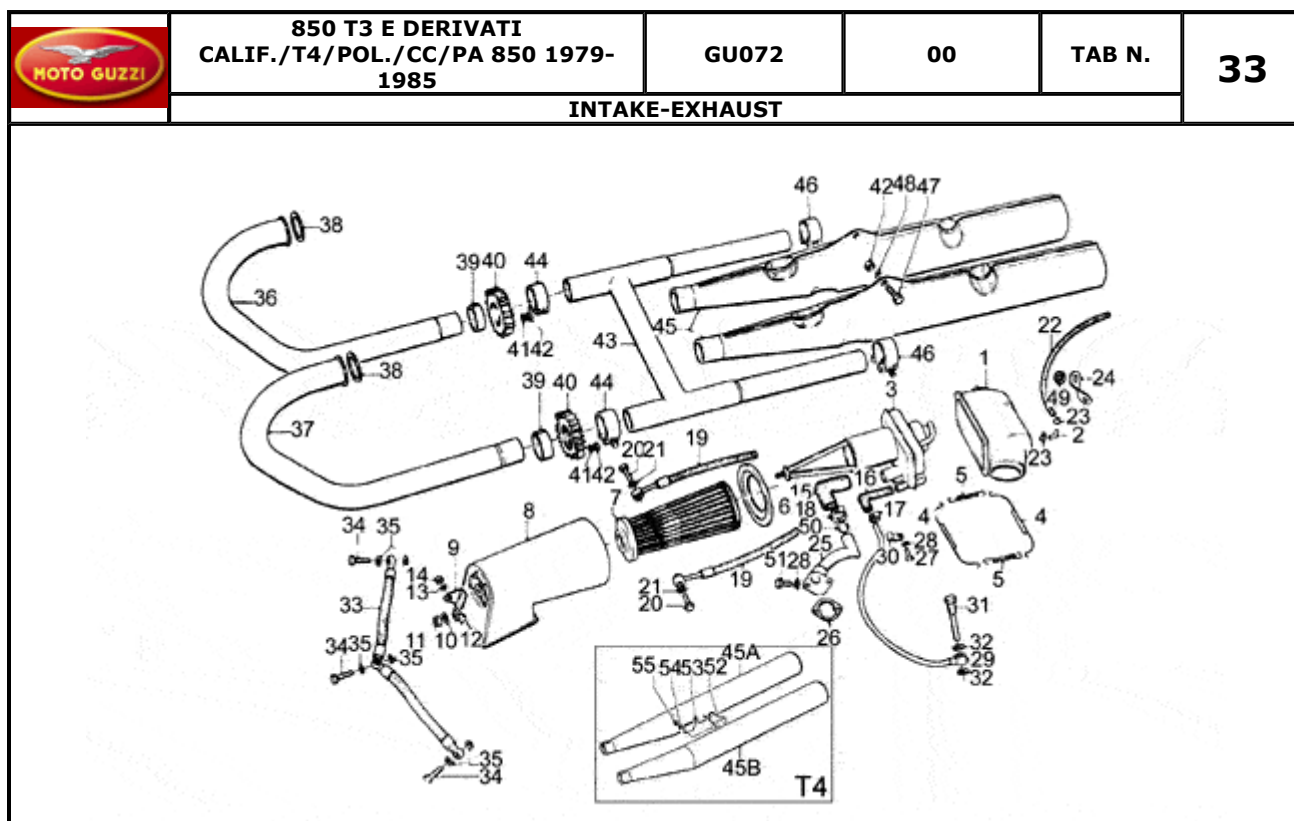

Pos.	Description	Year	I_M	Country	Version	Code	Q.ty	P.Cod.
1	Intake pipe	-	-	-	-	GU17114350	1	
2	Pipe	-	-	-	-	GU17114650	1	
3	Oil breather valve	-	-	-	-	GU17155752	1	
4	Clamp	-	-	-	-	GU17114553	2	
5	Spring	-	-	-	-	GU17667650	2	
6	Ring	-	-	-	-	GU17113450	1	
7	Air filter	-	-	-	-	GU17113651	1	
8	Filter cover	-	-	-	-	GU17114050	1	
9	Plate	-	-	-	-	GU17114150	1	
10	Washer 5,25x14x1,5	-	-	-	-	GU95100059	1	
11	Nut	-	-	-	-	GU92602205	1	
12	Screw	-	-	-	-	GU98054314	1	
13	Notched washer	-	-	-	-	GU95021106	1	
14	Nut	-	-	-	-	GU92602206	1	
15	Sparkplug cap	-	-	-	-	GU17154850	1	
16	Sparkplug cap	-	-	-	-	GU17154950	1	
17	Hose clamp	-	-	-	-	GU28157950	5	
18	Hose clamp	-	-	-	-	GU28157850	1	
19	Breather pipe	-	-	-	-	GU17159650	2	
20	Screw	-	-	-	-	GU95990037	2	
21	Gasket 8,25x15x1	-	-	-	-	GU12154200	4	
22	Breather pipe	-	-	-	-	GU95985532	1	
23	Hose clamp D9	-	-	-	-	GU61108500	2	
24	Plate	-	-	-	-	GU14115401	1	
25	Breather pipe	-	-	-	-	GU01007200	1	
26	Gasket	-	-	-	-	GU12007600	1	
27	Hex screw M6X16	-	-	-	-	GU98054316	1	
28	Washer 6,5x11x2	-	-	-	-	GU95120065	2	
29	Breather	-	-	-	-	GU17006250	1	
30	Hose clamp	-	-	-	-	GU12006500	1	
31	Screw	-	-	-	-	GU12006600	1	
32	Gasket 12,25	-	-	-	-	GU12006400	2