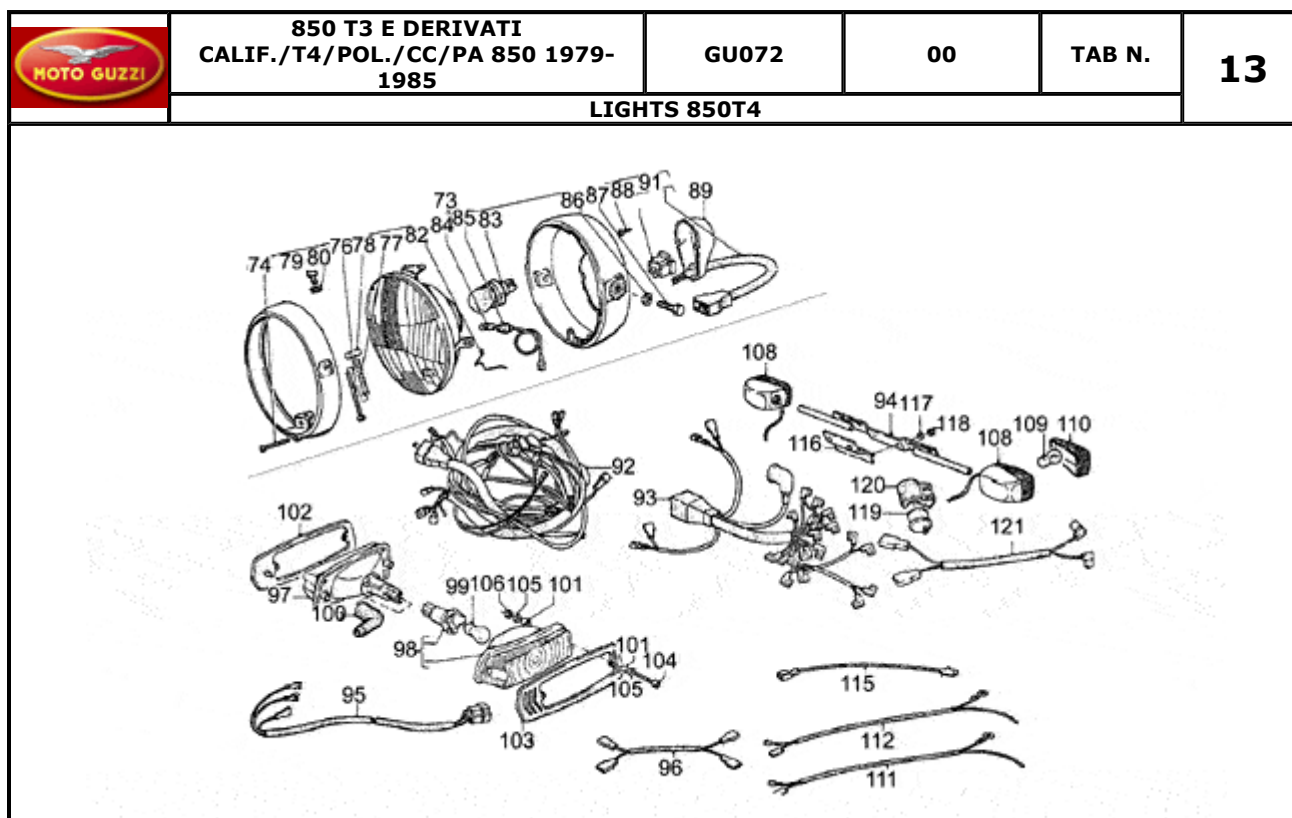

Pos.	Description	Year	I_M_	Country	Version	Code	Q.ty	P.Cod.
73	Headlight	-	-	-	-	GU28740533	1	
74	Special screw	-	-	-	-	GU39740302	1	
76	Screw	-	-	-	-	GU39740303	1	
77	Spring	-	-	-	-	GU39740304	1	
78	Pawl	-	-	-	-	GU17740362	1	
79	Adjusting pin	-	-	-	-	GU39740306	1	
80	Snap ring	-	-	-	-	GU19740307	1	
82	Lampholder	-	-	-	-	GU39740530	1	
83	Lamp 12V 45/40W	-	-	-	-	GU93450231	1	
84	Lamp 12V-4W	-	-	-	-	GU93450119	1	
85	Lampholder	-	-	-	-	GU17740468	1	
86	Washer	-	-	-	-	GU95120105	1	
87	Screw	-	-	-	-	GU98054520	1	
88	Self-tap screw	-	-	-	-	GU17740366	1	
89	Rear cap plug	-	-	-	-	GU19740404	1	
91	Main switch	-	-	-	-	GU17740364	1	
92	Electrical system	-	-	-	-	GU14747155	1	
93	Wiring	-	-	-	-	GU17747242	1	
94	Number plate bracket	-	-	-	-	GU17753560	1	
95	Wiring	-	-	-	-	GU17747360	1	
96	Horn cable	-	-	-	-	GU14748000	1	
97	RH front turn indicator	-	-	-	-	GU17750661	1	
98	LH front turn indicator	-	-	-	-	GU17750662	1	
99	Lamp 12V-10W	-	-	-	-	GU93450129	4	
100	Cap	-	-	-	-	GU17751160	2	
101	Spacer	-	-	-	-	GU91180404	4	
102	RH gasket	-	-	-	-	GU17750761	1	
103	LH gasket	-	-	-	-	GU17750861	1	
104	Screw	-	-	-	-	GU98202440	4	
105	Washer	-	-	-	-	GU95007204	8	
106	Nut	-	-	-	-	GU92601004	4	
108	Front turn indicator	-	-	-	-	GU28750645	2