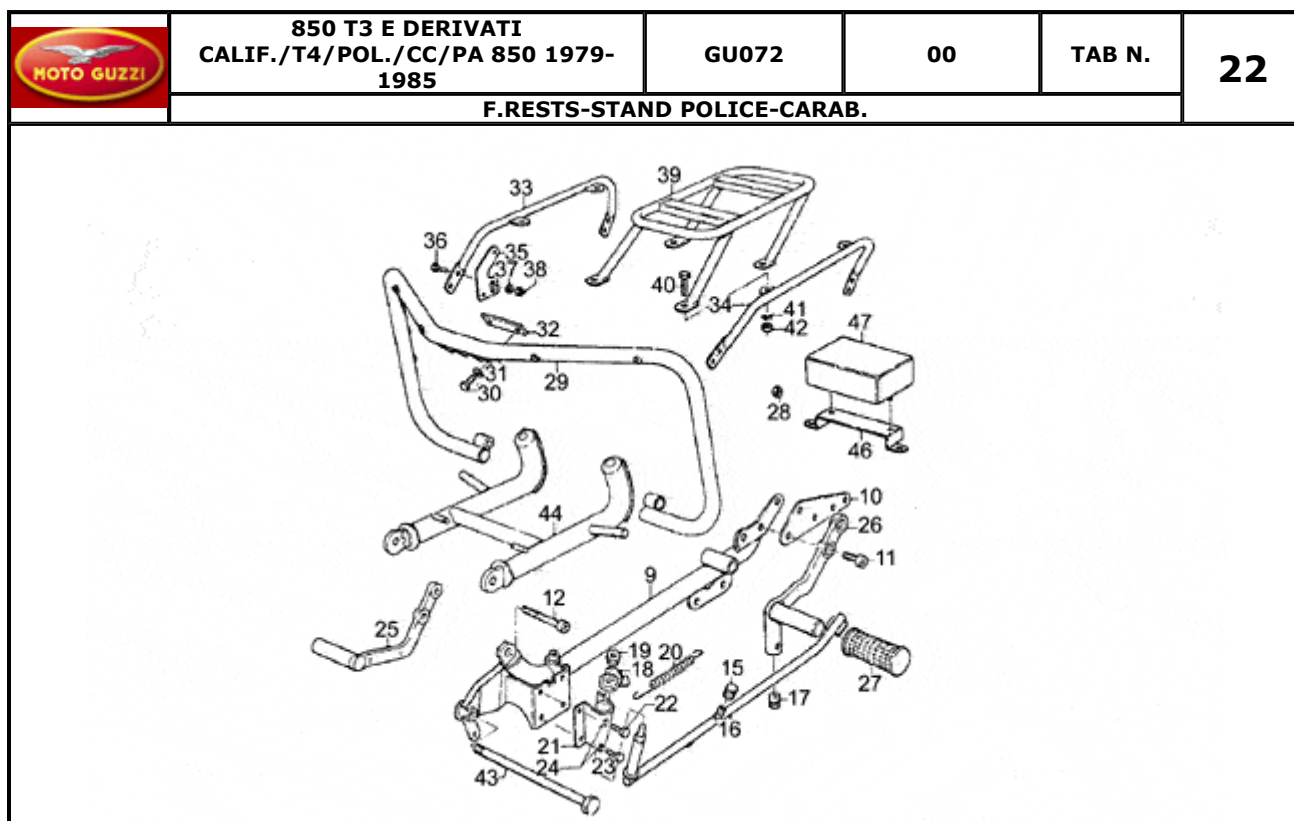

Pos.	Description	Year	I_M	Country	Version	Code	Q.ty	P.Cod.
9	LH cradle arm	-	-	-	CC	GU17422181	1	
	LH cradle arm	-	-	-	CC-PL	GU17422180	1	
10	Plate	-	-	-	-	GU18423950	2	
11	Hex socket screw M12X30	-	-	-	-	GU98623630	4	
12	Screw	-	-	-	-	GU98621697	2	
15	Rubber pedal	-	-	-	-	GU13432640	1	
16	Lateral stand	-	-	-	-	GU18432050	1	
17	Drift	-	-	-	-	GU12433000	1	
18	Plate	-	-	-	-	GU29432800	1	
19	Column nut	-	-	-	-	GU18432851	1	
20	Spring	-	-	-	-	GU14434000	1	
21	Block	-	-	-	-	GU13433440	1	
22	Screw	-	-	-	-	GU98052440	1	
23	Screw	-	-	-	-	GU98054418	3	
24	Spring washer	-	-	-	-	GU95021108	4	
25	RH footrest	-	-	-	PL	GU18443680	1	
	Front RH footrest	-	-	-	CC	GU184436801	1	
26	LH front footrest	-	-	-	CC	GU174460811	1	
	LH front footrest	-	-	-	PL	GU184460801	1	
27	Footrest rubber	-	-	-	-	GU14443200	2	
28	Nut	-	-	-	-	GU92630108	1	
29	Front bumper	-	-	-	-	GU28450245	1	
30	Hex screw M8X20	-	-	-	-	GU98054420	2	
31	Washer	-	-	-	-	GU95004208	4	
32	Plate	-	-	-	-	GU17451750	1	
33	RH bag support	-	-	-	VR	GU174635401	1	
	RH bag support	-	-	-	PL	GU17463545	1	
	RH bag support	-	-	-	CC	GU174635801	1	
34	LH bag support	-	-	-	VR	GU174636401	1	
	LH bag support	-	-	-	PL	GU17463645	1	
	LH bag support	-	-	-	CC	GU174636801	1	
35	Plate	-	-	-	-	GU17462340	2